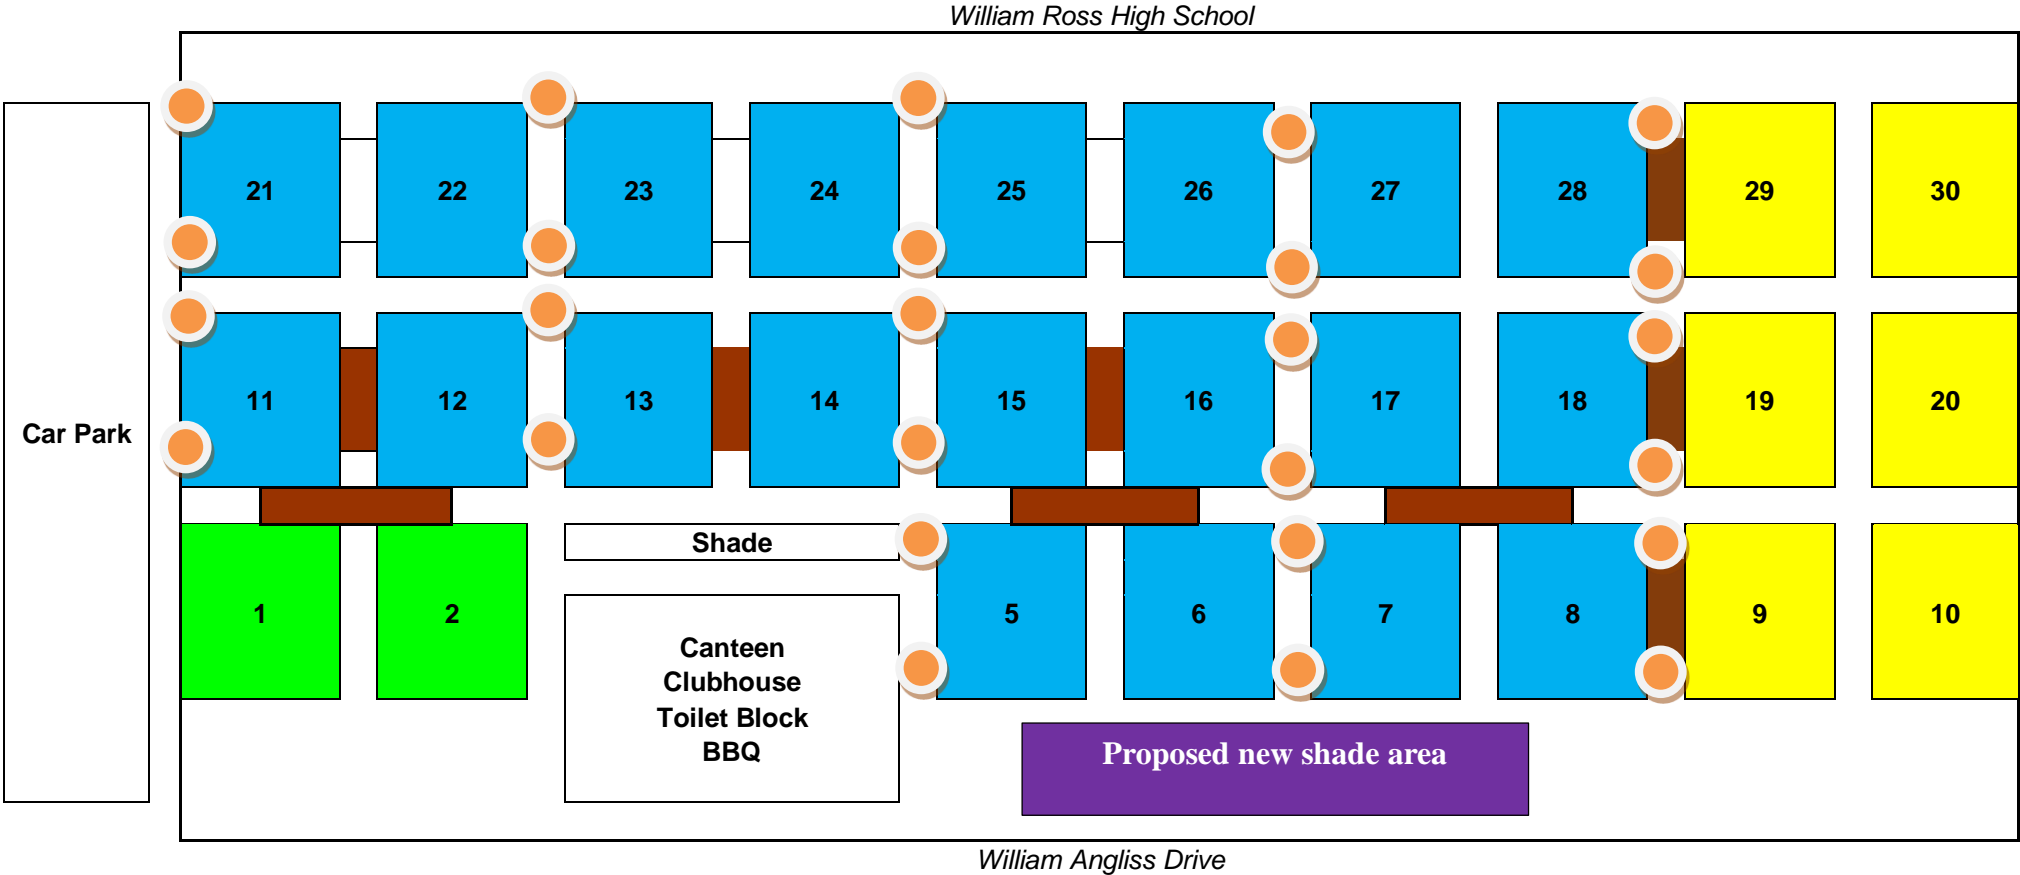

Townsville City Netball Association Inc Court Layout

- Hard Surface
- Existing shade
- Grass
- Proposed shade
- Not marked
- Light poles